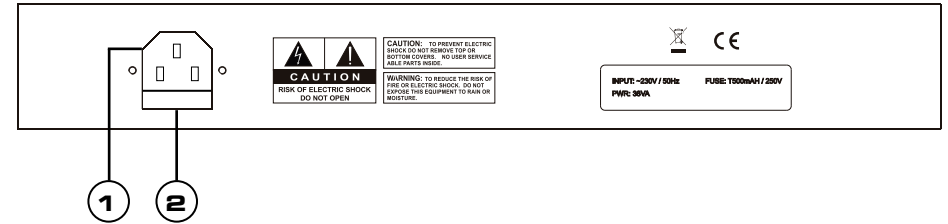

- 11. CD/MP3: (0,35)
- 12. EXTERNAL SPEAKER (GA 20, 20 R 20 DR): 1/4" (0,6,3)
- 13. PHONES (): 1/4" (0,6,3 mm)
- 14. POWER:
- 15. POWER:

- 1. INPUT ():
- 2. VOLUME ():
- 3. GAIN (Overdrive):
- 4. (overdrive). (Overdrive):
- 5. VOLUME (Overdrive):
- 6. TREBLE ():
- 7. MID ():
- 8. PARAMETRIC MID ():
- PARAMETRIC MID
- 9. BASS ():
- 10. SPRING REVERB (20 GA R):
- DIGITAL DELAY (20 GA DR):
- DSP (20 GA DSP): - Volume ():
- Program ():

- ①
- ②

/	20 RMS	4 / 8"
	80 15	
	0.8% (Clean)	
/	- 55	
:	220	
	30	
:	45 (RMS)	
:	42 (1)	
()	37,5 x 41,5 x 21	
	8,9	

- 20 GA

- 20 GA R
- 20 GA DR
- 20 GA DSP

1. CE (EMC (89/69/CE), CE (93/68/EEC))
2. « » (WEEE (72/23/EC), (2002/96/EC).)
3. «RoHS compliant» (2002/95EC)