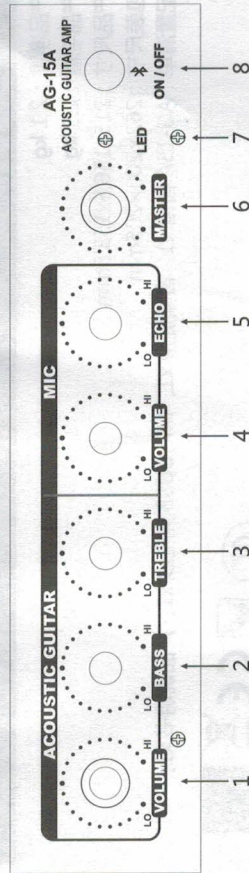

Keep this manual

After reading this manual, please keep it for later reference.

Panel Controls

ATTENTION: IN ORDER TO COMPLETE THE CHARGING PROCESS IN THE SHORTEST TIME, PLEASE USE THE 5V=2A ADAPTER FOR CHARGING!

- 1. VOLUME(GUITAR).....control guitar volume
- 2. BASS(GUITAR).....control guitar low frequency tone
- 3. TREBLE(GUITAR).....control guitar high frequency tone
- 4. VOLUME(MIC).....control microphone volume
- 5. ECHO(MIC).....control microphone echo level
- 6. MASTER.....control master volume of guitar and mic
- 7. LED.....amp work condition light
(blue color, details at Table)
- 8. BT.....blue tooth switch
- 9. POWER.....switch power On/Off
- 10. LED.....power recharging condition light
(red color, details at Table)
- 11. MicroUSB.....power recharging jack for USB cable(5V=2A)
- 12. MIC INPUT.....microphone cable input jack
- 13. GUITAR INPUT.....guitar cable input jack